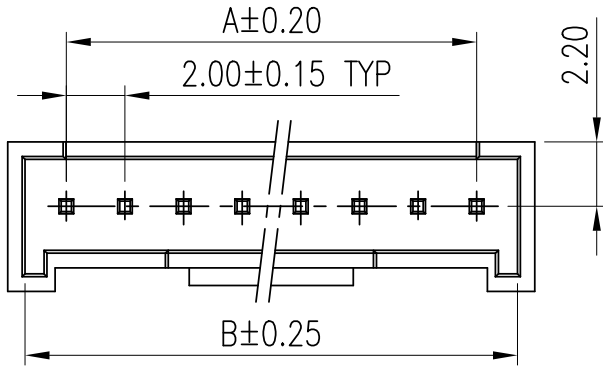

RoHS

HF

NOTE:

1. MATERIAL: INSULATION=NYLON 66 UL 94V-0
CONTACT=SQ 0.50mm BRASS
2. FINISH: TIN PLATING
3. RoHS & HALOGEN FREE COMPLIANCE
4. BILL OF PART NO:

2013WV-XP-XX-HF
 POS: 2~16
 FINISH: A=MATTE-TIN PLATING
 B=BRIGHT-TIN PLATING
 COLOR: BLANK=NATURAL
 A=BLACK

5. FOR AVAILABILITY, DELIVERY & MOQ, CONTACT CKM
6. DIMENSIONAL

2 POS

POS	A	B	C
2		4.75	5.98
3	4.0	6.75	7.98
4	6.0	8.75	9.98
5	8.0	10.75	11.98
6	10.0	12.75	13.98
7	12.0	14.75	15.98
8	14.0	16.75	17.98
9	16.0	18.75	19.98
10	18.0	20.75	21.98
11	20.0	22.75	23.98
12	22.0	24.75	25.98
13	24.0	26.75	27.98
14	26.0	28.75	29.98
15	28.0	30.75	31.98
16	30.0	32.75	33.98

TOLERANCE		PART NO.		朝貴電子股份有限公司 CKM ELECTRONICS CO., LTD.	
X.	X.XXX ± 0.10	2013WV-XP-XX-HF			
X.X	± 0.40	DRAWING NO.		DESCRIPTION	
X.XX	± 0.30	C-2013WV-XP-XX-HF		2.0mm PITCH VERTICAL DIP TYPE CONNECTOR	
UNIT: mm DWG TYPE. Customer Drawing		APPROVED BY	CHECKED BY	DRAWN BY	PAGE
		Ivan Su 2022/12/02	Deliang Li 2022/12/02	Ryan 2022/12/02	1 OF 2
				SCALE	REV.
				4 : 1	B

TOLERANCE		PART NO.		朝貴電子股份有限公司 CKM ELECTRONICS CO., LTD.	
X. X.XXX ±0.10		2013WV-XP-XX-HF			
X.X ±0.40		DRAWING NO.		DESCRIPTION	
X.XX ±0.30	Angular ±2°	C-2013WV-XP-XX-HF		2.0mm PITCH VERTICAL DIP TYPE CONNECTOR	
UNIT: mm		APPROVED BY	CHECKED BY	DRAWN BY	PAGE
		Ivan Su 2022/12/02	Deliang Li 2022/12/02	Ryan 2022/12/02	2 OF 2
DWG TYPE.				SCALE	
Customer Drawing				4 : 1	B