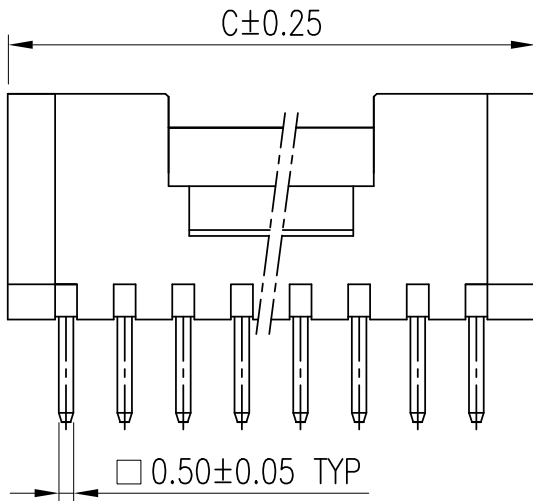

RoHS

HF

NOTE:

1. MATERIAL: INSULATION=NYLON 66 UL 94V-0
CONTACT=SQ 0.50mm BRASS
2. FINISH: TIN PLATING
3. RoHS & HALOGEN FREE COMPLIANCE
4. BILL OF PART NO:

2013WV-XP-XX-HF
 POS: 2~16
 FINISH: A=MATTE-TIN PLATING
 B=BRIGHT-TIN PLATING
 COLOR: BLANK=NATURAL
 A=BLACK

5. FOR AVAILABILITY, DELIVERY & MOQ, CONTACT CKM
6. DIMENSIONAL

2 POS

POS	A	B	C
2		4.75	5.98
3	4.0	6.75	7.98
4	6.0	8.75	9.98
5	8.0	10.75	11.98
6	10.0	12.75	13.98
7	12.0	14.75	15.98
8	14.0	16.75	17.98
9	16.0	18.75	19.98
10	18.0	20.75	21.98
11	20.0	22.75	23.98
12	22.0	24.75	25.98
13	24.0	26.75	27.98
14	26.0	28.75	29.98
15	28.0	30.75	31.98
16	30.0	32.75	33.98

TOLERANCE		PART NO.		朝貴電子股份有限公司 CKM ELECTRONICS CO., LTD.	
X.	X.XXX ± 0.10	2013WV-XP-XX-HF			
X.X	± 0.40	DRAWING NO.		DESCRIPTION	
X.XX	± 0.30	C-2013WV-XP-XX-HF		2.0mm PITCH VERTICAL DIP TYPE CONNECTOR	
UNIT: mm DWG TYPE. Customer Drawing		APPROVED BY	CHECKED BY	DRAWN BY	PAGE
		Ivan Su 2022/12/02	Deliang Li 2022/12/02	Ryan 2022/12/02	1 OF 2
				SCALE	REV.
				4 : 1	B

TOLERANCE		PART NO.		朝貴電子股份有限公司 CKM ELECTRONICS CO., LTD.	
X. X.XXX ±0.10		2013WV-XP-XX-HF			
X.X ±0.40		DRAWING NO.		DESCRIPTION	
X.XX ±0.30	Angular ±2°	C-2013WV-XP-XX-HF		2.0mm PITCH VERTICAL DIP TYPE CONNECTOR	
UNIT: mm		APPROVED BY	CHECKED BY	DRAWN BY	PAGE
		Ivan Su 2022/12/02	Deliang Li 2022/12/02	Ryan 2022/12/02	2 OF 2
DWG TYPE.				SCALE	
Customer Drawing				4 : 1	B