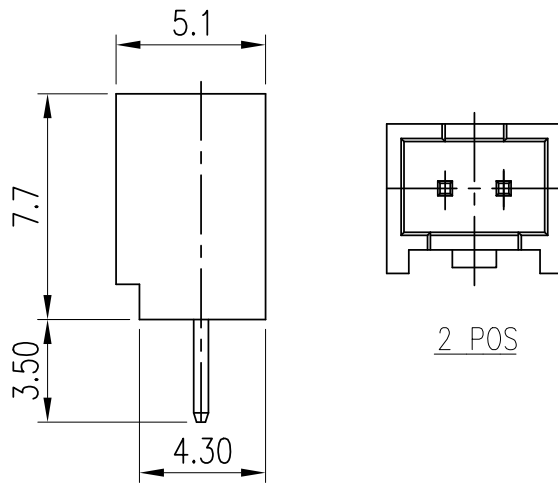

RoHS

HF

NOTE:

1. MATERIAL: INSULATION=NYLON 66 UL 94V-0
CONTACT=SQ 0.50mm BRASS
2. FINISH: TIN PLATING
3. RoHS & HALOGEN FREE COMPLIANCE
4. BILL OF PART NO:

2013WV-XP-XX-HF
 POS: 2~16
 FINISH: A=MATTE-TIN PLATING
 B=BRIGHT-TIN PLATING
 COLOR: BLANK=NATURAL
 A=BLACK

5. FOR AVAILABILITY, DELIVERY & MOQ, CONTACT CKM
6. DIMENSIONAL

2 POS

POS	A	B	C
2		4.75	5.98
3	4.0	6.75	7.98
4	6.0	8.75	9.98
5	8.0	10.75	11.98
6	10.0	12.75	13.98
7	12.0	14.75	15.98
8	14.0	16.75	17.98
9	16.0	18.75	19.98
10	18.0	20.75	21.98
11	20.0	22.75	23.98
12	22.0	24.75	25.98
13	24.0	26.75	27.98
14	26.0	28.75	29.98
15	28.0	30.75	31.98
16	30.0	32.75	33.98

TOLERANCE		PART NO.		朝貴電子股份有限公司 CKM ELECTRONICS CO., LTD.	
X.	X.XXX ± 0.10	2013WV-XP-XX-HF			
X.X	± 0.40	DRAWING NO.		DESCRIPTION	
X.XX	± 0.30	C-2013WV-XP-XX-HF		2.0mm PITCH VERTICAL DIP TYPE CONNECTOR	
UNIT: mm DWG TYPE. Customer Drawing		APPROVED BY	CHECKED BY	DRAWN BY	PAGE
		Ivan Su 2022/12/02	Deliang Li 2022/12/02	Ryan 2022/12/02	1 OF 2
				SCALE	REV.
				4 : 1	B

TOLERANCE		PART NO.		朝貴電子股份有限公司 CKM ELECTRONICS CO., LTD.	
X. X.XXX ±0.10		2013WV-XP-XX-HF			
X.X ±0.40		DRAWING NO.		DESCRIPTION	
X.XX ±0.30	Angular ±2°	C-2013WV-XP-XX-HF		2.0mm PITCH VERTICAL DIP TYPE CONNECTOR	
UNIT: mm		APPROVED BY	CHECKED BY	DRAWN BY	PAGE
		Ivan Su 2022/12/02	Deliang Li 2022/12/02	Ryan 2022/12/02	2 OF 2
DWG TYPE.				SCALE	
Customer Drawing				4 : 1	B