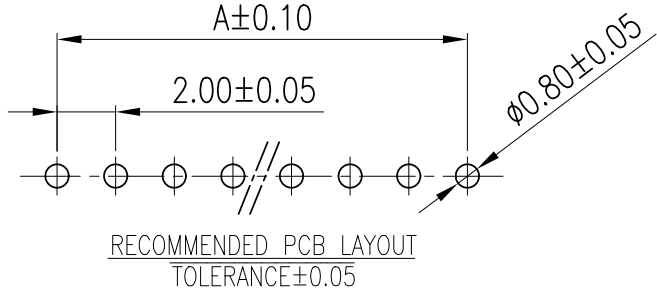

RoHS

HF

NOTE:

1. MATERIAL: INSULATION=NYLON 66 UL 94V-0
CONTACT=SQ 0.50mm BRASS
2. FINISH: TIN PLATING
3. RoHS & HALOGEN FREE COMPLIANCE
4. BILL OF PART NO:

2013WV-XP-XX-HF
 POS: 2~16
 FINISH: A=MATTE-TIN PLATING
 B=BRIGHT-TIN PLATING
 COLOR: BLANK=NATURAL
 A=BLACK

5. FOR AVAILABILITY, DELIVERY & MOQ, CONTACT CKM
6. DIMENSIONAL

2 POS

POS	A	B	C
2		4.75	5.98
3	4.0	6.75	7.98
4	6.0	8.75	9.98
5	8.0	10.75	11.98
6	10.0	12.75	13.98
7	12.0	14.75	15.98
8	14.0	16.75	17.98
9	16.0	18.75	19.98
10	18.0	20.75	21.98
11	20.0	22.75	23.98
12	22.0	24.75	25.98
13	24.0	26.75	27.98
14	26.0	28.75	29.98
15	28.0	30.75	31.98
16	30.0	32.75	33.98

TOLERANCE		PART NO.		朝貴電子股份有限公司 CKM ELECTRONICS CO., LTD.	
X.	X.XXX ± 0.10	2013WV-XP-XX-HF			
X.X	± 0.40	DRAWING NO.		DESCRIPTION	
X.XX	± 0.30	C-2013WV-XP-XX-HF		2.0mm PITCH VERTICAL DIP TYPE CONNECTOR	
UNIT: mm DWG TYPE. Customer Drawing		APPROVED BY	CHECKED BY	DRAWN BY	PAGE
		Ivan Su 2022/12/02	Deliang Li 2022/12/02	Ryan 2022/12/02	1 OF 2
				SCALE	REV.
				4 : 1	B