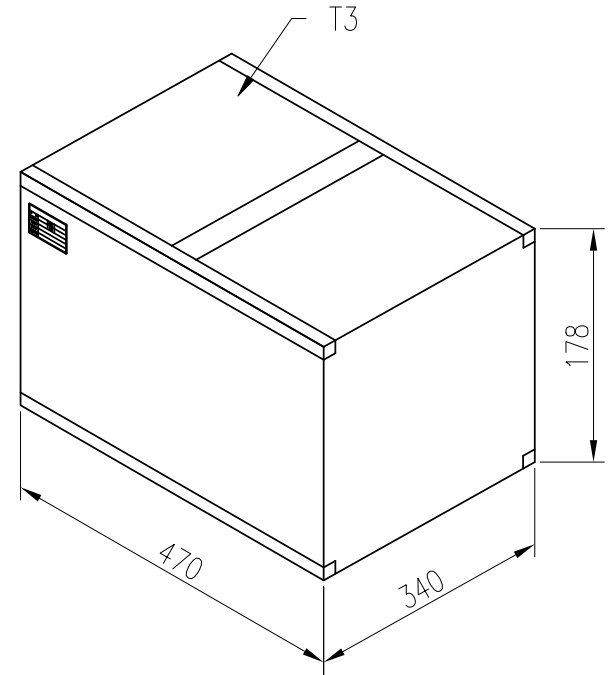

POS	BAG	Inner BOX-T2	Carton-T3
	PCS / BAG	PCS / Inner BOX	PCS / Carton
2	1000	15000	30000
3	1000	11000	22000
4	1000	8000	16000
5	1000	7000	14000
6	1000	6000	12000
7	1000	5000	10000
8	500	4500	9000
9	500	4000	8000
10	500	3500	7000
11	500	3500	7000
12	500	3500	7000
13	400	2400	4800
14	400	2400	4800
15	500	2000	4000
16	500	2000	4000

TOLERANCE		PART NO.		朝貴電子股份有限公司 CKM ELECTRONICS CO., LTD.		
X. X.XXX ±0.10		2013WV-XP-XX-HF				
X.X ±0.40		DRAWING NO.		DESCRIPTION		
X.XX ±0.30	Angular ±2°	C-2013WV-XP-XX-HF		2.0mm PITCH VERTICAL DIP TYPE CONNECTOR		
UNIT: mm		APPROVED BY	CHECKED BY	DRAWN BY	PAGE	
		Ivan Su 2022/12/02	Deliang Li 2022/12/02	Ryan 2022/12/02	2 OF 2	REV.
DWG TYPE.				SCALE		
Customer Drawing				4 : 1	B	

B	EC-22120113	RENEW THE DRAWING	Ryan	2022.12.02
A		NEW RELEASE	JIMMY	2018.04.13
REV.	ECN NO	REVISION RECORD	DRAW	DATE