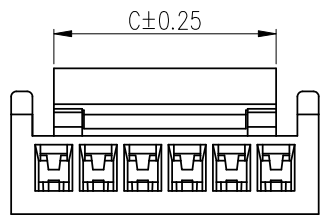

RoHS

2P~6P

7P~15P

NOTE:

1. MATERIAL: NYLON 66 UL94 V-0

2. RoHS & HF COMPLIANCE

3. BILL OF PART NO.

1258H-XP-X-HF

→ HALOGEN FREE

→ COLOR: BLANK(NATURAL) OR A THRU Z

NO OF CIRCUITS: 2~15

4. FOR COLOR, AVAILABILITY, DELIVERY & MOQ, CONTACT CKM

5. DIMENSIONAL

POS	A	B	C
2	—	3.65	1.90
3	2.50	4.90	3.00
4	3.75	6.15	4.25
5	5.00	7.40	4.25
6	6.25	8.65	6.25
7	7.50	9.90	6.25
8	8.75	11.15	6.25
9	10.00	12.40	6.25
10	11.25	13.65	8.20
11	12.50	14.90	8.20
12	13.75	16.15	8.20
13	15.00	17.40	8.20
14	16.25	18.65	8.20
15	17.50	19.90	8.20

B		ADDS PACKING DIAGRAM	Rock	2017.01.05
A		NEW RELEASE	Rock	2015.12.15
REV.	ECN NO	REVISION RECORD	DRAW	DATE

TOLERANCE X. X.XXX ±0.10 X.X ±0.30 X.XX ±0.20		PART NO. 1258H-XP-X-HF		朝貴電子股份有限公司 CKM ELECTRONICS CO., LTD.	
		DRAWING NO. C-1258H-XP-X-HF		DESCRIPTION 1258 SERIES PLUG HSG	
UNIT: mm		APPROVED BY		CHECKED BY	
DWG TYPE. Customer Drawing		DRAWN BY		PAGE 1 OF 2	
				SCALE 5 : 1	
				REV. B	

POS	CARTON L*W*H
2~10	320*220*155mm
11~15	310*270*200mm

B		ADDS PACKING DIAGRAM	Rock	2017.01.05
A		NEW RELEASE	Rock	2015.12.15
REV.	ECN NO	REVISION RECORD	DRAW	DATE

TOLERANCE X. X.XXX ±0.10 X.X ±0.30 X.XX ±0.20 Angular ±2°		PART NO. 1258H-XP-X-HF		朝貴電子股份有限公司 CKM ELECTRONICS CO., LTD.	
UNIT: mm		DRAWING NO. C-1258H-XP-X-HF		DESCRIPTION 1258 SERIES PLUG HSG PACKING	
DWG TYPE. Customer Drawing		APPROVED BY	CHECKED BY	DRAWN BY	PAGE 2 OF 2 SCALE 5 : 1
					REV. B