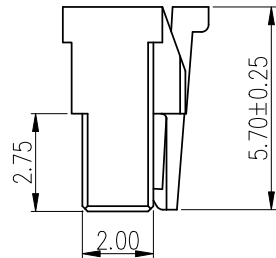

RoHS

2P~6P

7P~15P

NOTE:

1. MATERIAL: NYLON 66 UL94 V-0

2. RoHS & HF COMPLIANCE

3. BILL OF PART NO.

1258H-XP-X-HF

→ HALOGEN FREE

→ COLOR: BLANK(NATURAL) OR A THRU Z

NO OF CIRCUITS: 2~15

4. FOR COLOR, AVAILABILITY, DELIVERY & MOQ, CONTACT CKM

5. DIMENSIONAL

POS	A	B	C
2	—	3.65	1.90
3	2.50	4.90	3.00
4	3.75	6.15	4.25
5	5.00	7.40	4.25
6	6.25	8.65	6.25
7	7.50	9.90	6.25
8	8.75	11.15	6.25
9	10.00	12.40	6.25
10	11.25	13.65	8.20
11	12.50	14.90	8.20
12	13.75	16.15	8.20
13	15.00	17.40	8.20
14	16.25	18.65	8.20
15	17.50	19.90	8.20

B		ADDS PACKING DIAGRAM	Rock	2017.01.05
A		NEW RELEASE	Rock	2015.12.15
REV.	ECN NO	REVISION RECORD	DRAW	DATE

TOLERANCE X. X.XXX ±0.10 X.X ±0.30 X.XX ±0.20		PART NO. 1258H-XP-X-HF		朝貴電子股份有限公司 CKM ELECTRONICS CO., LTD.	
		DRAWING NO. C-1258H-XP-X-HF		DESCRIPTION 1258 SERIES PLUG HSG	
UNIT: mm		APPROVED BY		CHECKED BY	
DWG TYPE. Customer Drawing		DRAWN BY		PAGE 1 OF 2	
				SCALE 5 : 1	
				REV. B	

POS	CARTON L*W*H
2~10	320*220*155mm
11~15	310*270*200mm

B		ADDS PACKING DIAGRAM	Rock	2017.01.05
A		NEW RELEASE	Rock	2015.12.15
REV.	ECN NO	REVISION RECORD	DRAW	DATE

TOLERANCE X. X.XXX ±0.10 X.X ±0.30 X.XX ±0.20 Angular ±2°		PART NO. 1258H-XP-X-HF		朝貴電子股份有限公司 CKM ELECTRONICS CO., LTD.	
UNIT: mm		DRAWING NO. C-1258H-XP-X-HF		DESCRIPTION 1258 SERIES PLUG HSG PACKING	
DWG TYPE. Customer Drawing		APPROVED BY	CHECKED BY	DRAWN BY	PAGE 2 OF 2 SCALE 5 : 1
					REV. B