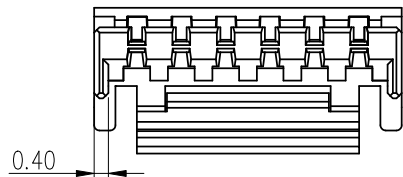

RoHS

2P~6P

7P~15P

NOTE:

1. MATERIAL: NYLON 66 UL94 V-0

2. RoHS & HF COMPLIANCE

3. BILL OF PART NO.

1258H-XP-X-HF

→ HALOGEN FREE

→ COLOR: BLANK(NATURAL) OR A THRU Z

NO OF CIRCUITS: 2~15

4. FOR COLOR, AVAILABILITY, DELIVERY & MOQ, CONTACT CKM

5. DIMENSIONAL

POS	A	B	C
2	—	3.65	1.90
3	2.50	4.90	3.00
4	3.75	6.15	4.25
5	5.00	7.40	4.25
6	6.25	8.65	6.25
7	7.50	9.90	6.25
8	8.75	11.15	6.25
9	10.00	12.40	6.25
10	11.25	13.65	8.20
11	12.50	14.90	8.20
12	13.75	16.15	8.20
13	15.00	17.40	8.20
14	16.25	18.65	8.20
15	17.50	19.90	8.20

B		ADDS PACKING DIAGRAM	Rock	2017.01.05
A		NEW RELEASE	Rock	2015.12.15
REV.	ECN NO	REVISION RECORD	DRAW	DATE

TOLERANCE X. X.XXX ±0.10 X.X ±0.30 X.XX ±0.20		PART NO. 1258H-XP-X-HF		朝貴電子股份有限公司 CKM ELECTRONICS CO., LTD.	
		DRAWING NO. C-1258H-XP-X-HF		DESCRIPTION 1258 SERIES PLUG HSG	
UNIT: mm		APPROVED BY		CHECKED BY	
DWG TYPE. Customer Drawing		DRAWN BY		PAGE 1 OF 2	
				SCALE 5 : 1	
				REV. B	

POS	CARTON L*W*H
2~10	320*220*155mm
11~15	310*270*200mm

B		ADDS PACKING DIAGRAM	Rock	2017.01.05
A		NEW RELEASE	Rock	2015.12.15
REV.	ECN NO	REVISION RECORD	DRAW	DATE

TOLERANCE X. X.XXX ±0.10 X.X ±0.30 X.XX ±0.20 Angular ±2°		PART NO. 1258H-XP-X-HF		朝貴電子股份有限公司 CKM ELECTRONICS CO., LTD.	
UNIT: mm		DRAWING NO. C-1258H-XP-X-HF		DESCRIPTION 1258 SERIES PLUG HSG PACKING	
DWG TYPE. Customer Drawing		APPROVED BY	CHECKED BY	DRAWN BY	PAGE 2 OF 2 SCALE 5 : 1
					REV. B