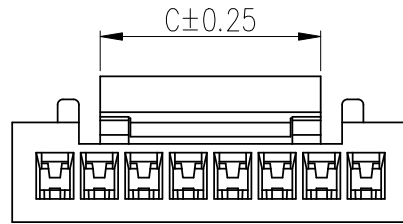

RoHS

2P~6P

7P~15P

NOTE:

1. MATERIAL: NYLON 66 UL94 V-0

2. RoHS & HF COMPLIANCE

3. BILL OF PART NO.

1258H-XP-X-HF

→ HALOGEN FREE

→ COLOR: BLANK(NATURAL) OR A THRU Z

NO OF CIRCUITS: 2~15

4. FOR COLOR, AVAILABILITY, DELIVERY & MOQ, CONTACT CKM

5. DIMENSIONAL

POS	A	B	C
2	—	3.65	1.90
3	2.50	4.90	3.00
4	3.75	6.15	4.25
5	5.00	7.40	4.25
6	6.25	8.65	6.25
7	7.50	9.90	6.25
8	8.75	11.15	6.25
9	10.00	12.40	6.25
10	11.25	13.65	8.20
11	12.50	14.90	8.20
12	13.75	16.15	8.20
13	15.00	17.40	8.20
14	16.25	18.65	8.20
15	17.50	19.90	8.20

B		ADDS PACKING DIAGRAM	Rock	2017.01.05
A		NEW RELEASE	Rock	2015.12.15
REV.	ECN NO	REVISION RECORD	DRAW	DATE

TOLERANCE X. X.XXX ±0.10 X.X ±0.30 X.XX ±0.20		PART NO. 1258H-XP-X-HF		朝貴電子股份有限公司 CKM ELECTRONICS CO., LTD.	
		DRAWING NO. C-1258H-XP-X-HF		DESCRIPTION 1258 SERIES PLUG HSG	
UNIT: mm		APPROVED BY		CHECKED BY	
DWG TYPE. Customer Drawing		DRAWN BY		PAGE 1 OF 2	
				SCALE 5 : 1	
				REV. B	

POS	CARTON L*W*H
2~10	320*220*155mm
11~15	310*270*200mm

B		ADDS PACKING DIAGRAM	Rock	2017.01.05
A		NEW RELEASE	Rock	2015.12.15
REV.	ECN NO	REVISION RECORD	DRAW	DATE

TOLERANCE X. X.XXX ±0.10 X.X ±0.30 X.XX ±0.20 Angular ±2°		PART NO. 1258H-XP-X-HF		朝貴電子股份有限公司 CKM ELECTRONICS CO., LTD.	
UNIT: mm		DRAWING NO. C-1258H-XP-X-HF		DESCRIPTION 1258 SERIES PLUG HSG PACKING	
DWG TYPE. Customer Drawing		APPROVED BY	CHECKED BY	DRAWN BY	PAGE 2 OF 2 SCALE 5 : 1
					REV. B