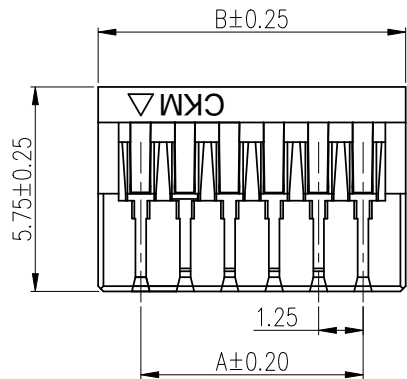

RoHS

2P~6P

7P~15P

NOTE:

1. MATERIAL: NYLON 66 UL94 V-0

2. RoHS & HF COMPLIANCE

3. BILL OF PART NO.

1258H-XP-X-HF

→ HALOGEN FREE

→ COLOR: BLANK(NATURAL) OR A THRU Z

NO OF CIRCUITS: 2~15

4. FOR COLOR, AVAILABILITY, DELIVERY & MOQ, CONTACT CKM

5. DIMENSIONAL

POS	A	B	C
2	—	3.65	1.90
3	2.50	4.90	3.00
4	3.75	6.15	4.25
5	5.00	7.40	4.25
6	6.25	8.65	6.25
7	7.50	9.90	6.25
8	8.75	11.15	6.25
9	10.00	12.40	6.25
10	11.25	13.65	8.20
11	12.50	14.90	8.20
12	13.75	16.15	8.20
13	15.00	17.40	8.20
14	16.25	18.65	8.20
15	17.50	19.90	8.20

B		ADDS PACKING DIAGRAM	Rock	2017.01.05
A		NEW RELEASE	Rock	2015.12.15
REV.	ECN NO	REVISION RECORD	DRAW	DATE

TOLERANCE X. X.XXX ±0.10 X.X ±0.30 X.XX ±0.20		PART NO. 1258H-XP-X-HF		朝貴電子股份有限公司 CKM ELECTRONICS CO., LTD.	
		DRAWING NO. C-1258H-XP-X-HF		DESCRIPTION 1258 SERIES PLUG HSG	
UNIT: mm		APPROVED BY		CHECKED BY	
DWG TYPE. Customer Drawing		DRAWN BY		PAGE 1 OF 2	
				SCALE 5 : 1	
				REV. B	

POS	CARTON L*W*H
2~10	320*220*155mm
11~15	310*270*200mm

B		ADDS PACKING DIAGRAM	Rock	2017.01.05
A		NEW RELEASE	Rock	2015.12.15
REV.	ECN NO	REVISION RECORD	DRAW	DATE

TOLERANCE X. X.XXX ±0.10 X.X ±0.30 X.XX ±0.20 Angular ±2°		PART NO. 1258H-XP-X-HF		朝貴電子股份有限公司 CKM ELECTRONICS CO., LTD.	
UNIT: mm		DRAWING NO. C-1258H-XP-X-HF		DESCRIPTION 1258 SERIES PLUG HSG PACKING	
DWG TYPE. Customer Drawing		APPROVED BY	CHECKED BY	DRAWN BY	PAGE 2 OF 2 SCALE 5 : 1
					REV. B